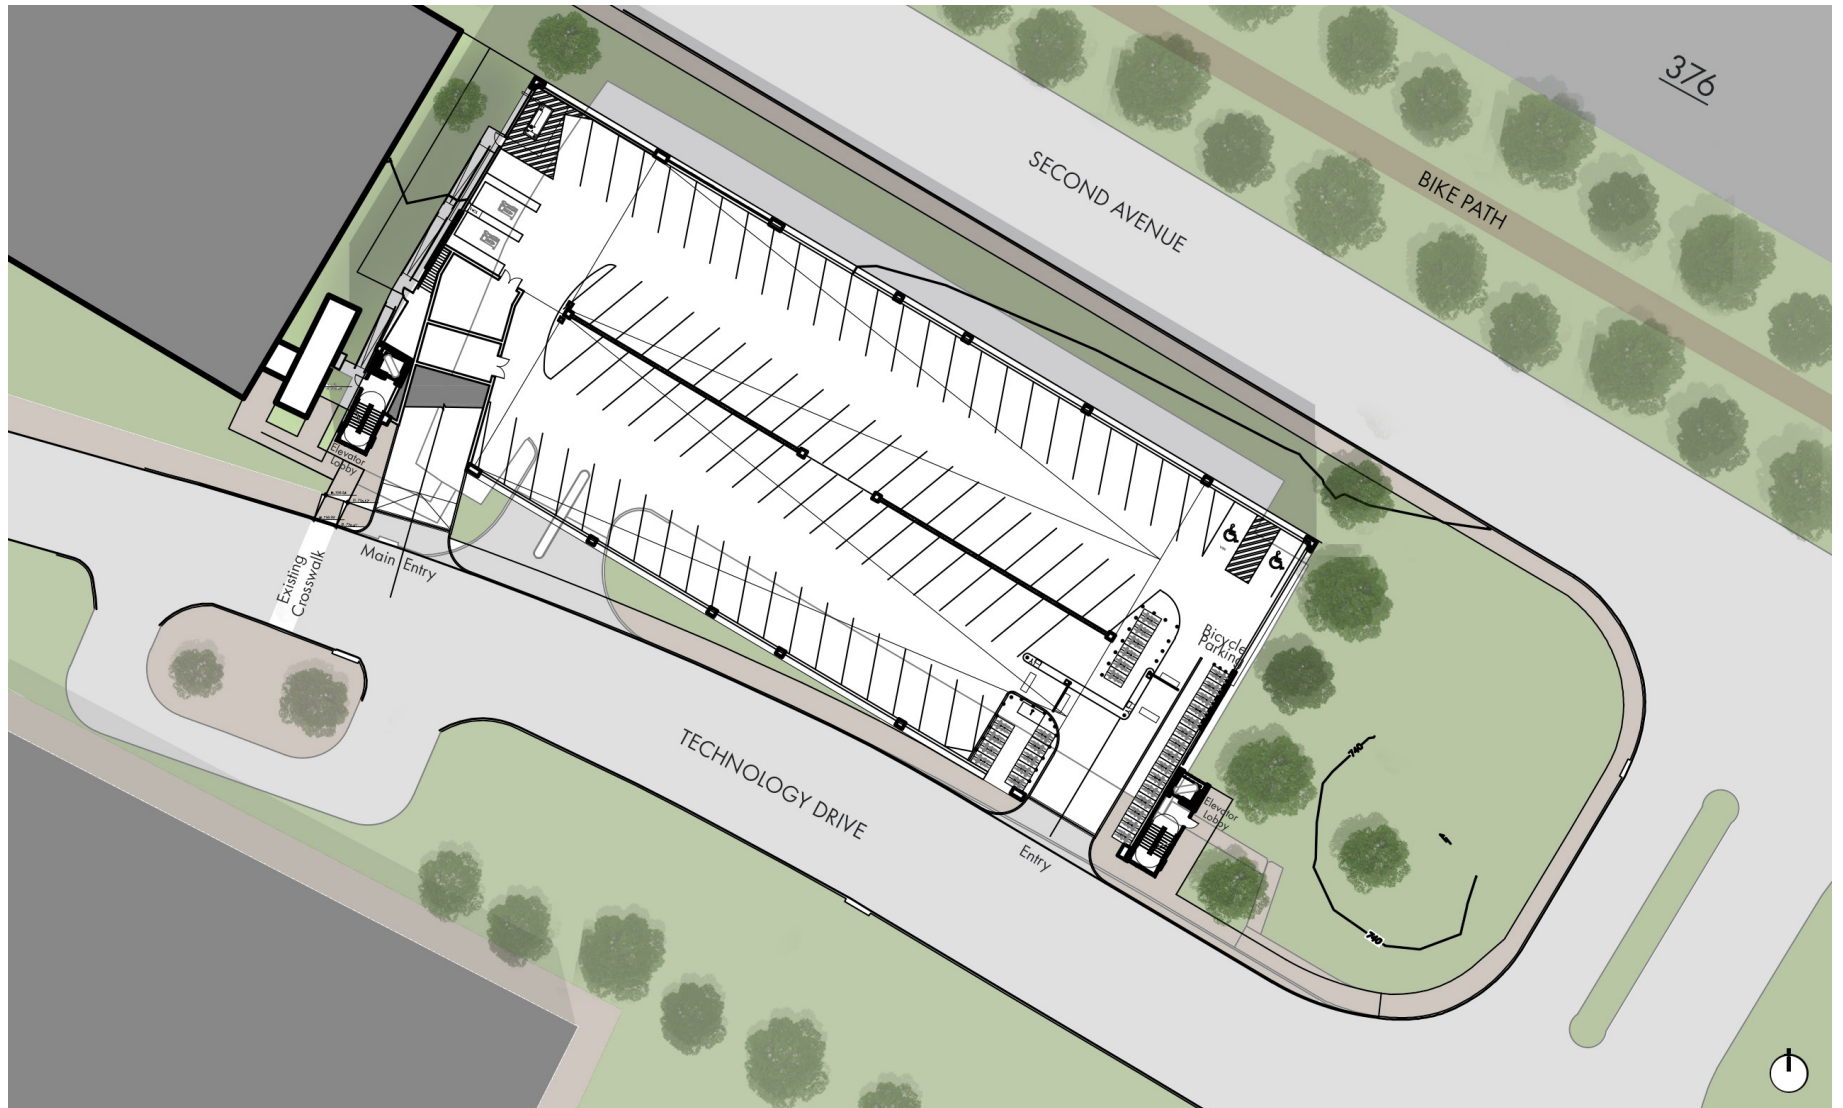

Context Map

Pittsburgh Technology Center - Parking Garage No. 3

Urban Redevelopment Authority of Pittsburgh

From Southwest Corner of Technology Drive

Tree line to be preserved on Site

From Second Avenue

Crosswalk on Technology Drive

From Northeast Corner of Technology Drive & Second Ave

Adjacent Existing Garage from Second Ave

Existing Site Photos

Pittsburgh Technology Center - Parking Garage No. 3

Urban Redevelopment Authority of Pittsburgh

Site Plan

Pittsburgh Technology Center - Parking Garage No. 3

Urban Redevelopment Authority of Pittsburgh

South Elevation

Pittsburgh Technology Center - Parking Garage No. 3

Urban Redevelopment Authority of Pittsburgh

North Elevation

Pittsburgh Technology Center - Parking Garage No. 3

Urban Redevelopment Authority of Pittsburgh

East Elevation

Pittsburgh Technology Center - Parking Garage No. 3

Urban Redevelopment Authority of Pittsburgh