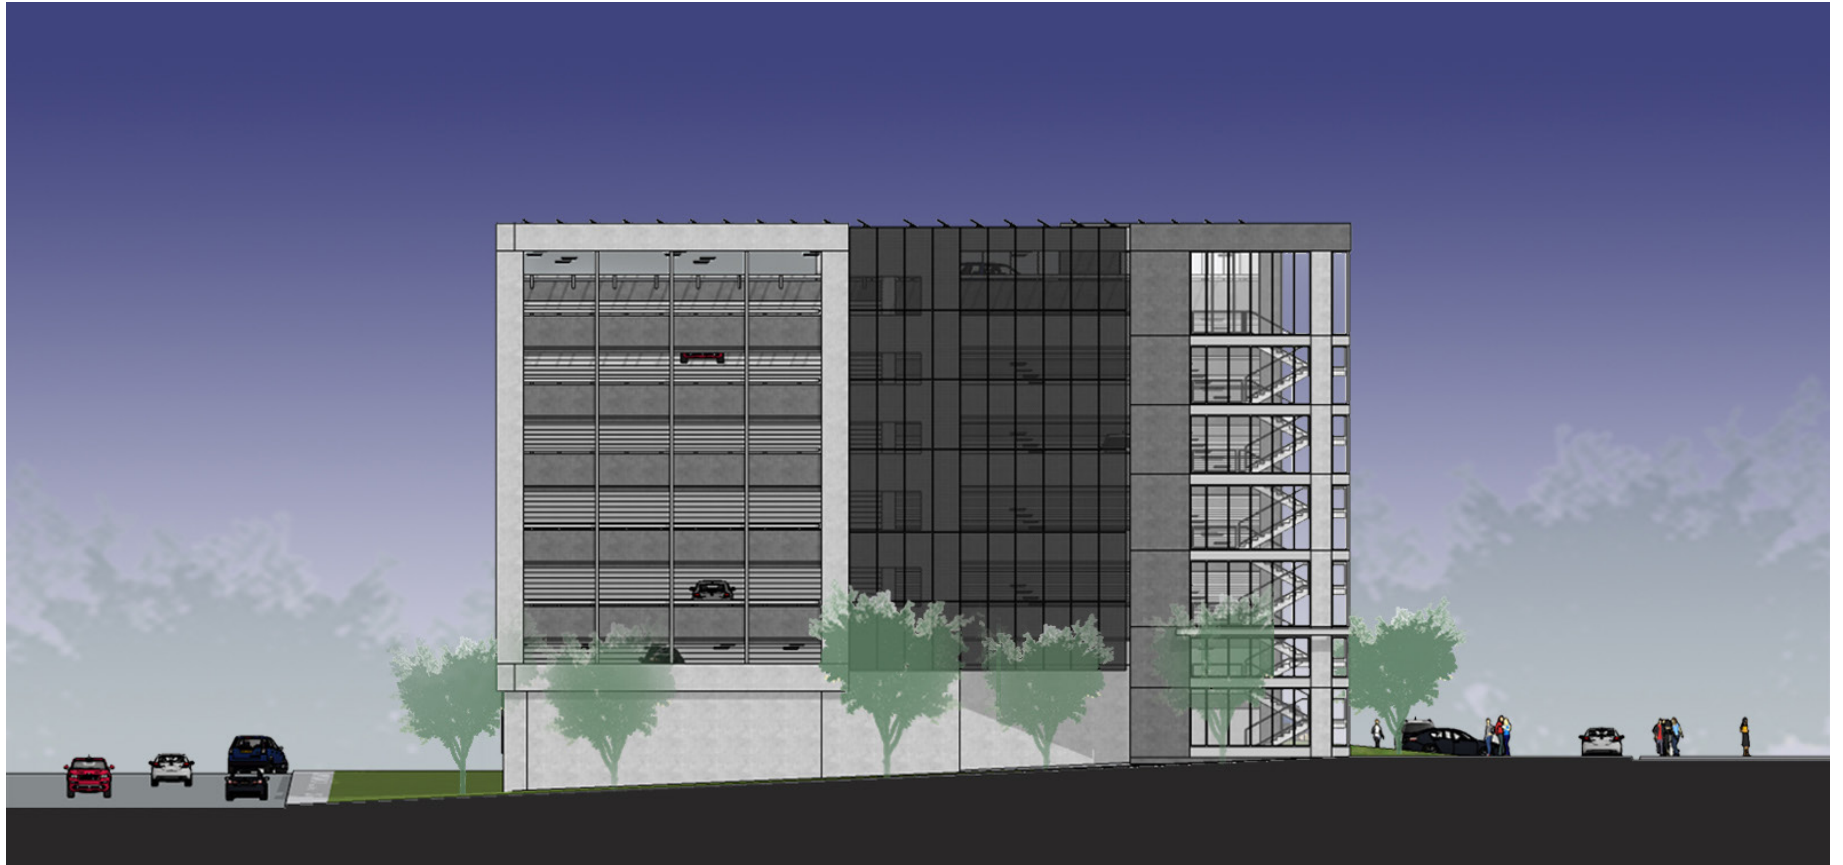

Context Map

Pittsburgh Technology Center - Parking Garage No. 3

Urban Redevelopment Authority of Pittsburgh

From Southwest Corner of Technology Drive

Tree line to be preserved on Site

From Second Avenue

Crosswalk on Technology Drive

From Northeast Corner of Technology Drive & Second Ave

Adjacent Existing Garage from Second Ave

Existing Site Photos

Pittsburgh Technology Center - Parking Garage No. 3

Urban Redevelopment Authority of Pittsburgh

Site Plan

Pittsburgh Technology Center - Parking Garage No. 3

Urban Redevelopment Authority of Pittsburgh

South Elevation

Pittsburgh Technology Center - Parking Garage No. 3

Urban Redevelopment Authority of Pittsburgh

North Elevation

Pittsburgh Technology Center - Parking Garage No. 3

Urban Redevelopment Authority of Pittsburgh

East Elevation

Pittsburgh Technology Center - Parking Garage No. 3

Urban Redevelopment Authority of Pittsburgh