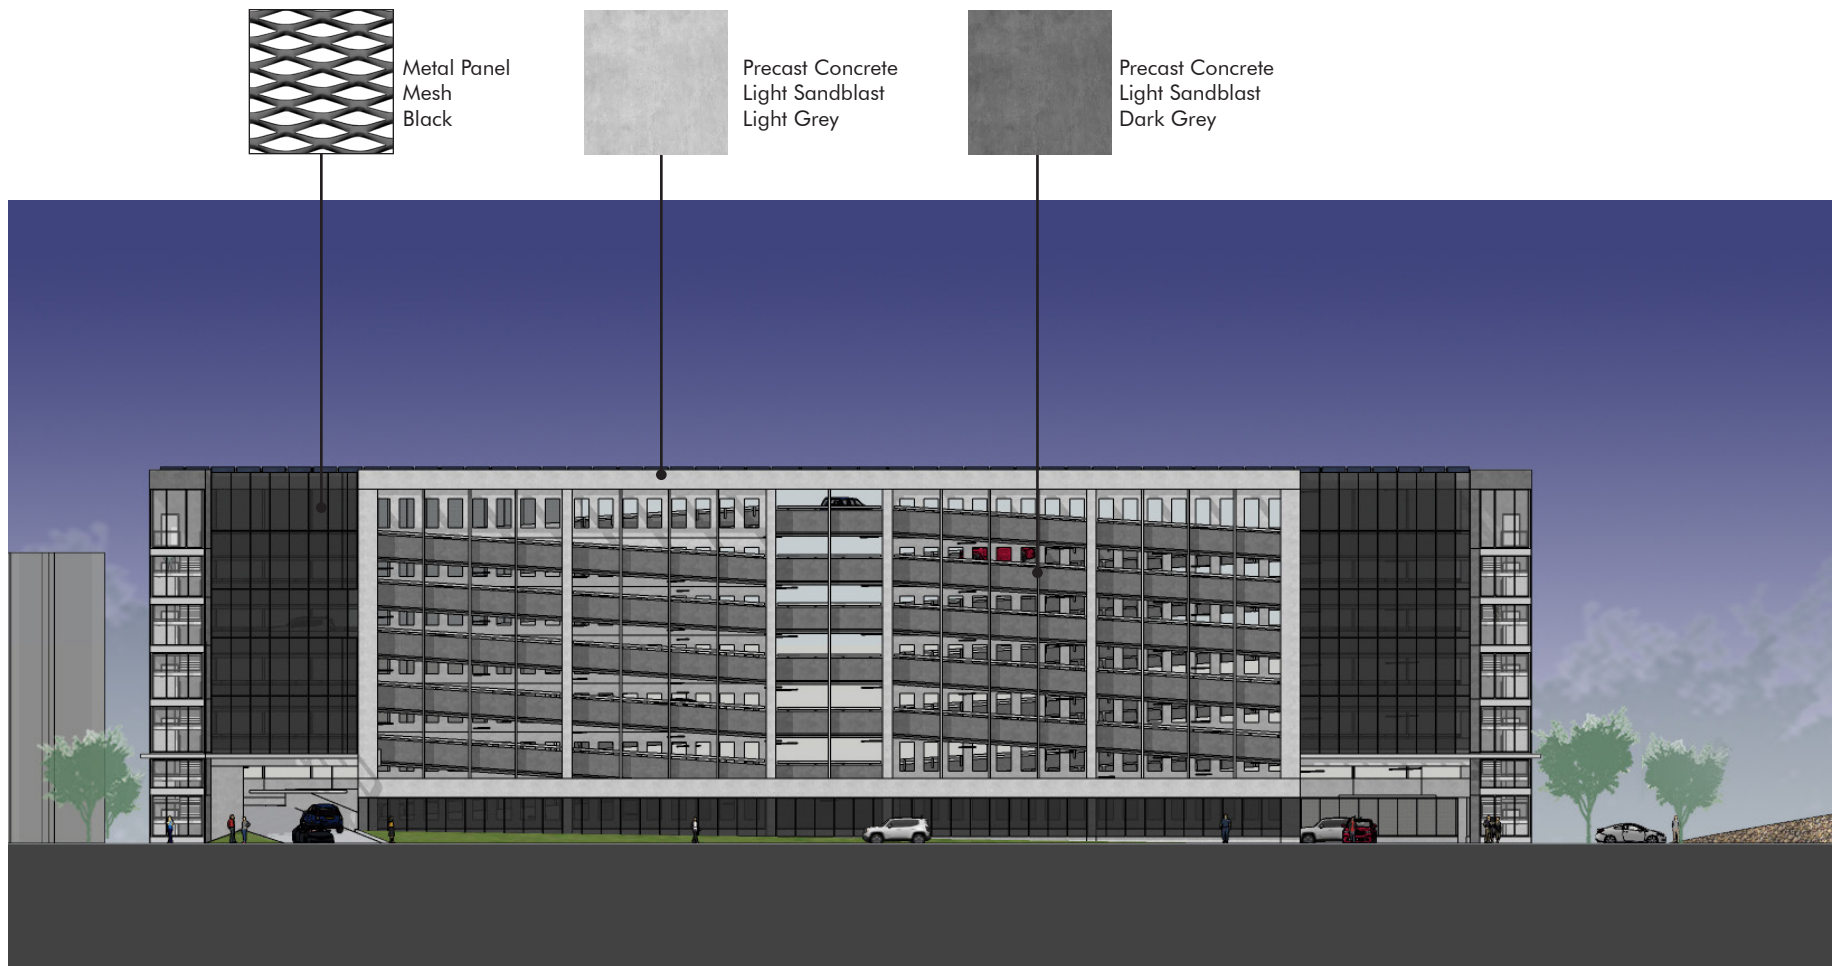

Context Map

Pittsburgh Technology Center - Parking Garage No. 3

Urban Redevelopment Authority of Pittsburgh

From Southwest Corner of Technology Drive

Tree line to be preserved on Site

From Second Avenue

Crosswalk on Technology Drive

North Elevation

Pittsburgh Technology Center - Parking Garage No. 3

Urban Redevelopment Authority of Pittsburgh

East Elevation

Pittsburgh Technology Center - Parking Garage No. 3

Urban Redevelopment Authority of Pittsburgh

West Elevation

Pittsburgh Technology Center - Parking Garage No. 3

Urban Redevelopment Authority of Pittsburgh

Material Palette - Typical All Elevations

Pittsburgh Technology Center - Parking Garage No. 3