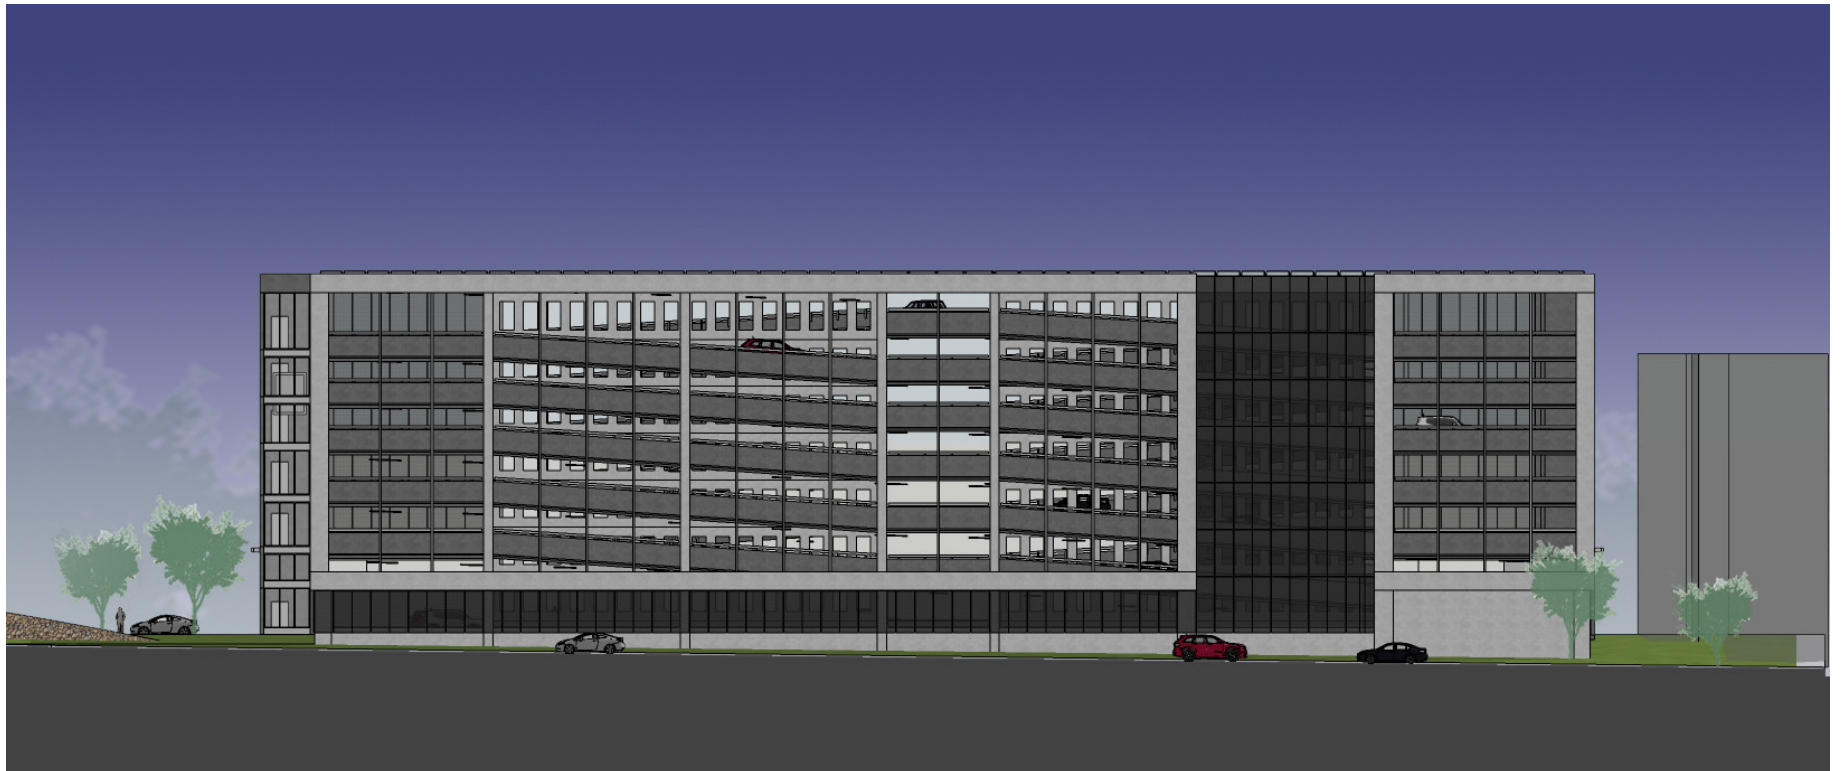

Context Map

Pittsburgh Technology Center - Parking Garage No. 3

Urban Redevelopment Authority of Pittsburgh

From Southwest Corner of Technology Drive

Tree line to be preserved on Site

From Second Avenue

Crosswalk on Technology Drive

From Northeast Corner of Technology Drive & Second Ave

Adjacent Existing Garage from Second Ave

Existing Site Photos

Pittsburgh Technology Center - Parking Garage No. 3

Urban Redevelopment Authority of Pittsburgh

Site Plan

Pittsburgh Technology Center - Parking Garage No. 3

Urban Redevelopment Authority of Pittsburgh

South Elevation

Pittsburgh Technology Center - Parking Garage No. 3

Urban Redevelopment Authority of Pittsburgh

North Elevation

Pittsburgh Technology Center - Parking Garage No. 3

Urban Redevelopment Authority of Pittsburgh

East Elevation

Pittsburgh Technology Center - Parking Garage No. 3

Urban Redevelopment Authority of Pittsburgh