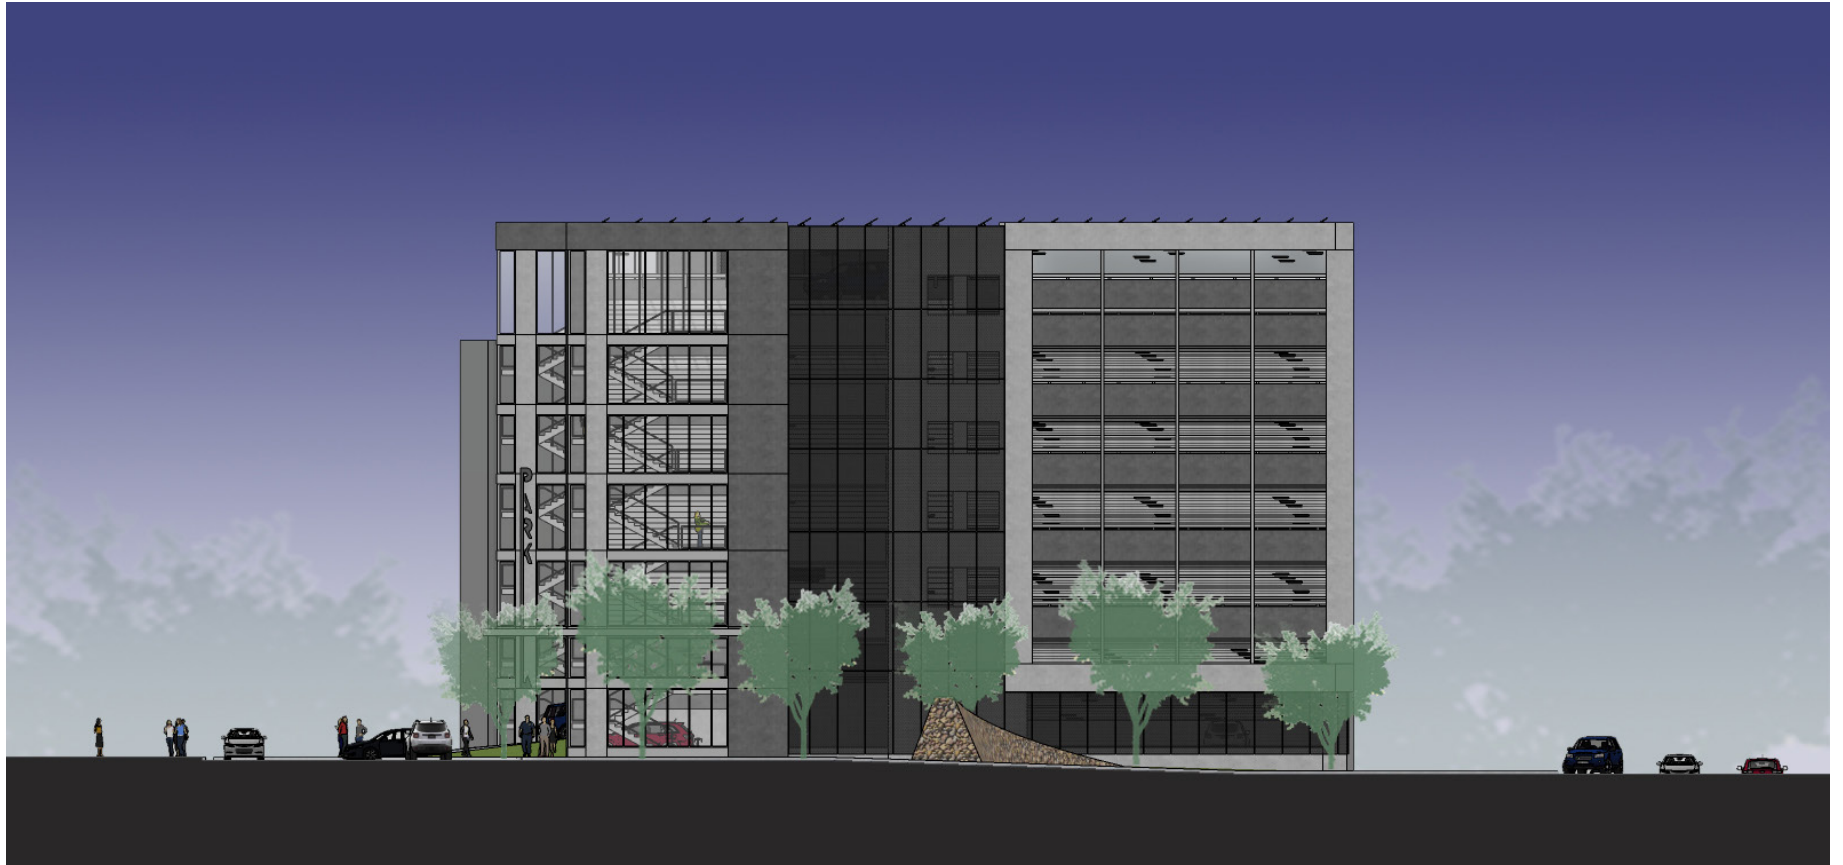

Context Map

Pittsburgh Technology Center - Parking Garage No. 3

Urban Redevelopment Authority of Pittsburgh

From Southwest Corner of Technology Drive

Tree line to be preserved on Site

From Second Avenue

Crosswalk on Technology Drive

From Northeast Corner of Technology Drive & Second Ave

Adjacent Existing Garage from Second Ave

Existing Site Photos

Pittsburgh Technology Center - Parking Garage No. 3

Urban Redevelopment Authority of Pittsburgh

Site Plan

Pittsburgh Technology Center - Parking Garage No. 3

Urban Redevelopment Authority of Pittsburgh

South Elevation

Pittsburgh Technology Center - Parking Garage No. 3

Urban Redevelopment Authority of Pittsburgh

North Elevation

Pittsburgh Technology Center - Parking Garage No. 3

Urban Redevelopment Authority of Pittsburgh

East Elevation

Pittsburgh Technology Center - Parking Garage No. 3

Urban Redevelopment Authority of Pittsburgh