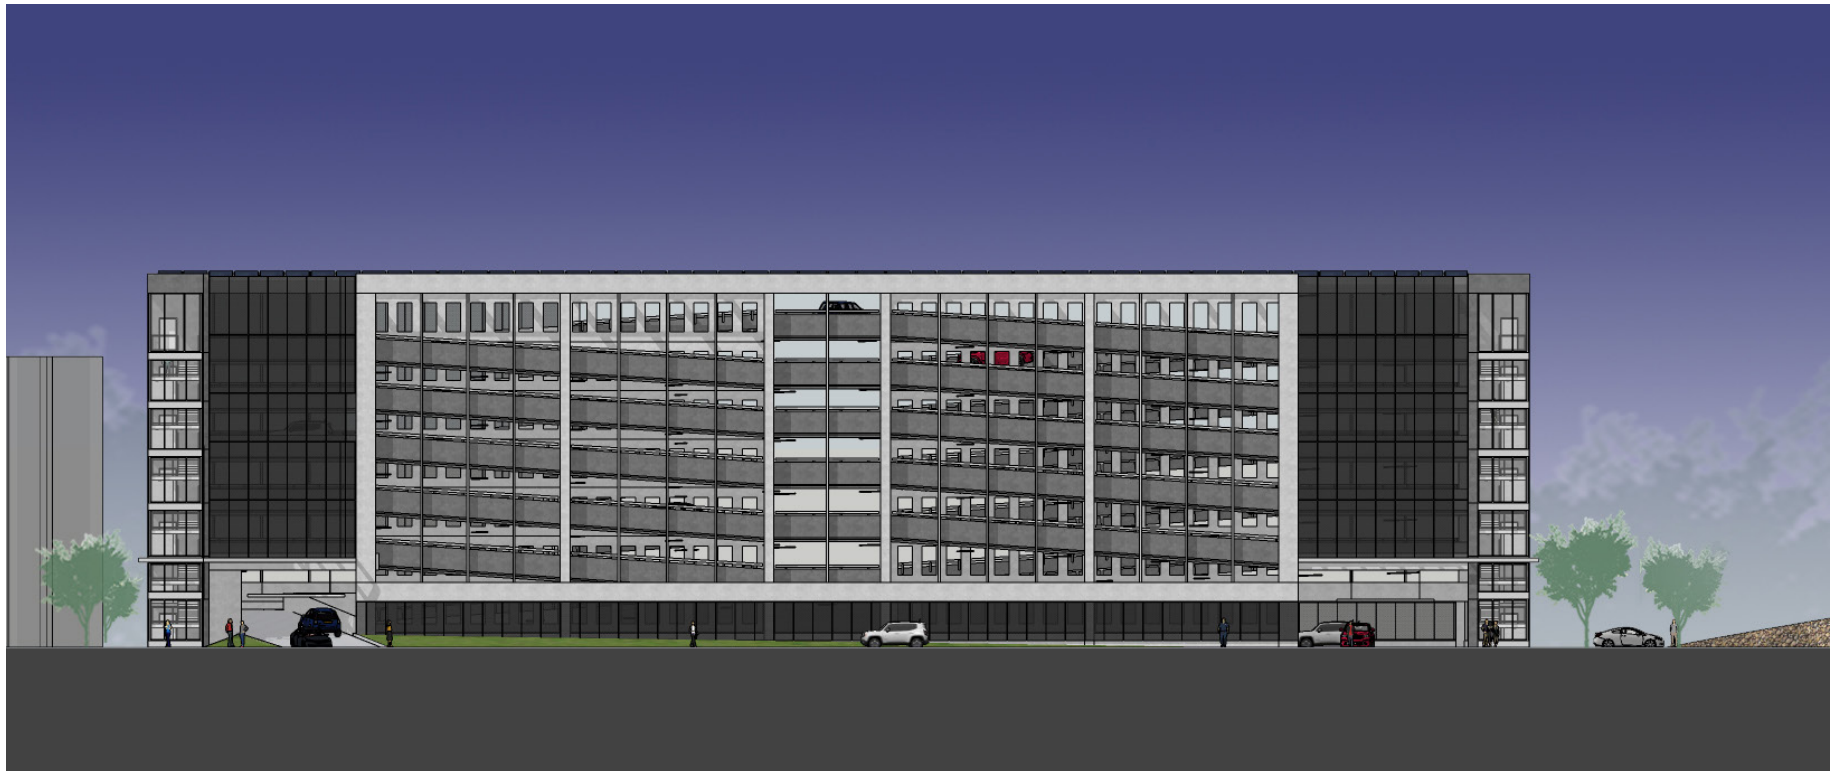

Context Map

Pittsburgh Technology Center - Parking Garage No. 3

Urban Redevelopment Authority of Pittsburgh

From Southwest Corner of Technology Drive

Tree line to be preserved on Site

From Second Avenue

Crosswalk on Technology Drive

From Northeast Corner of Technology Drive & Second Ave

Adjacent Existing Garage from Second Ave

Existing Site Photos

Pittsburgh Technology Center - Parking Garage No. 3

Urban Redevelopment Authority of Pittsburgh

Site Plan

Pittsburgh Technology Center - Parking Garage No. 3

Urban Redevelopment Authority of Pittsburgh

South Elevation

Pittsburgh Technology Center - Parking Garage No. 3

Urban Redevelopment Authority of Pittsburgh

North Elevation

Pittsburgh Technology Center - Parking Garage No. 3

Urban Redevelopment Authority of Pittsburgh

East Elevation

Pittsburgh Technology Center - Parking Garage No. 3

Urban Redevelopment Authority of Pittsburgh