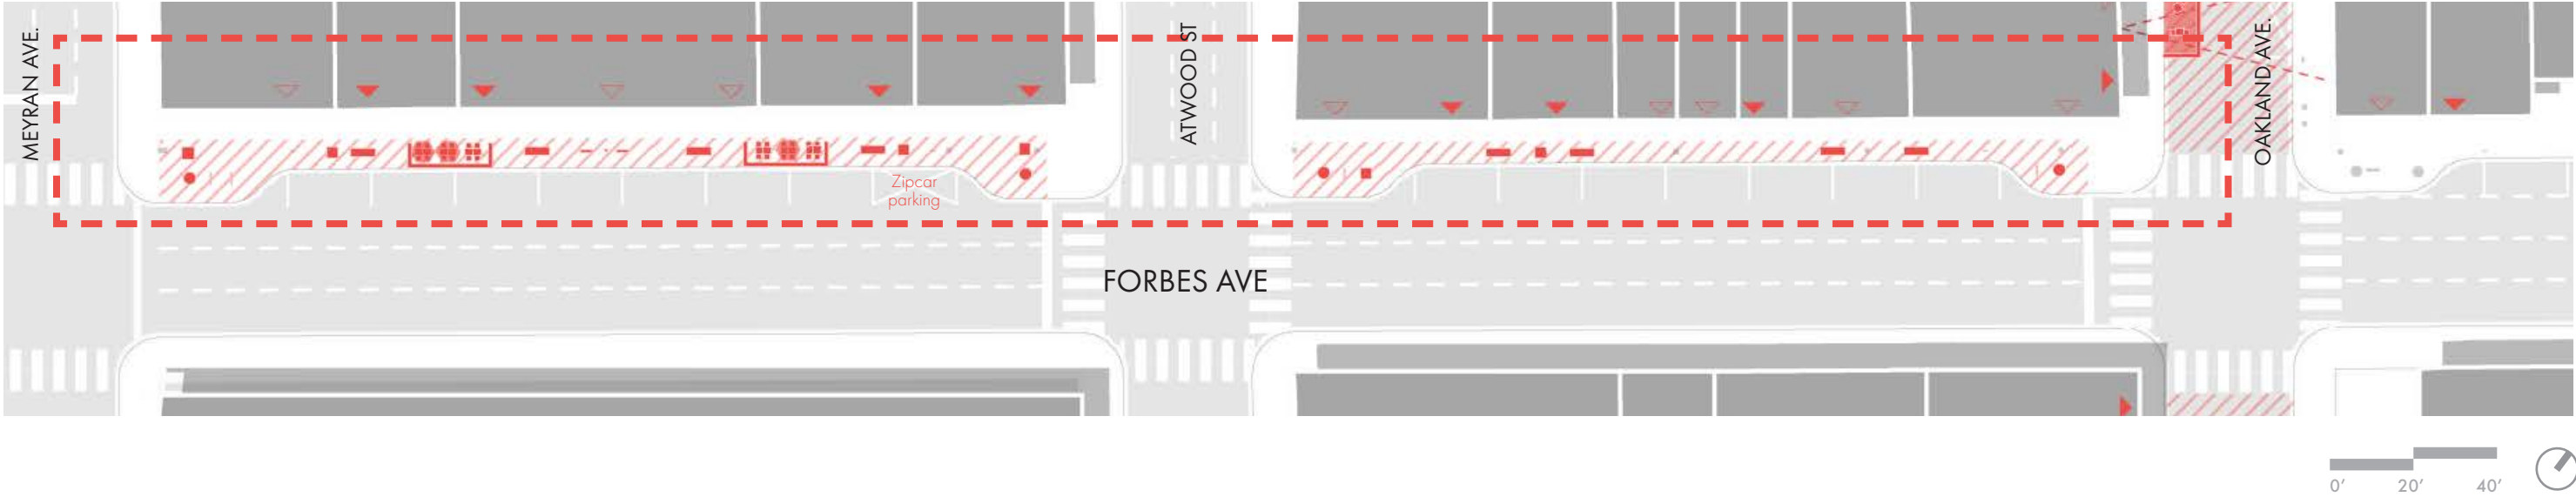

OAKLAND AVE.

SOUTH BOUQUET ST.

FORBES AVENUE

EXISTING CONDITIONS / FORBES AVENUE

EXISTING CONDITIONS / FORBES AVENUE

PROPOSED CONDITION / FORBES AVENUE

Dedicated furnishing zone

FIRST PHASE / THE SIDEWALK

Vestre BLOC Bench

Fermob Bistro Table and Chairs

Vinyl light pole wrap

Vestre BLOC Planter

Existing geometric planter

Landscape Forms Central Park Conservancy Litter Receptical