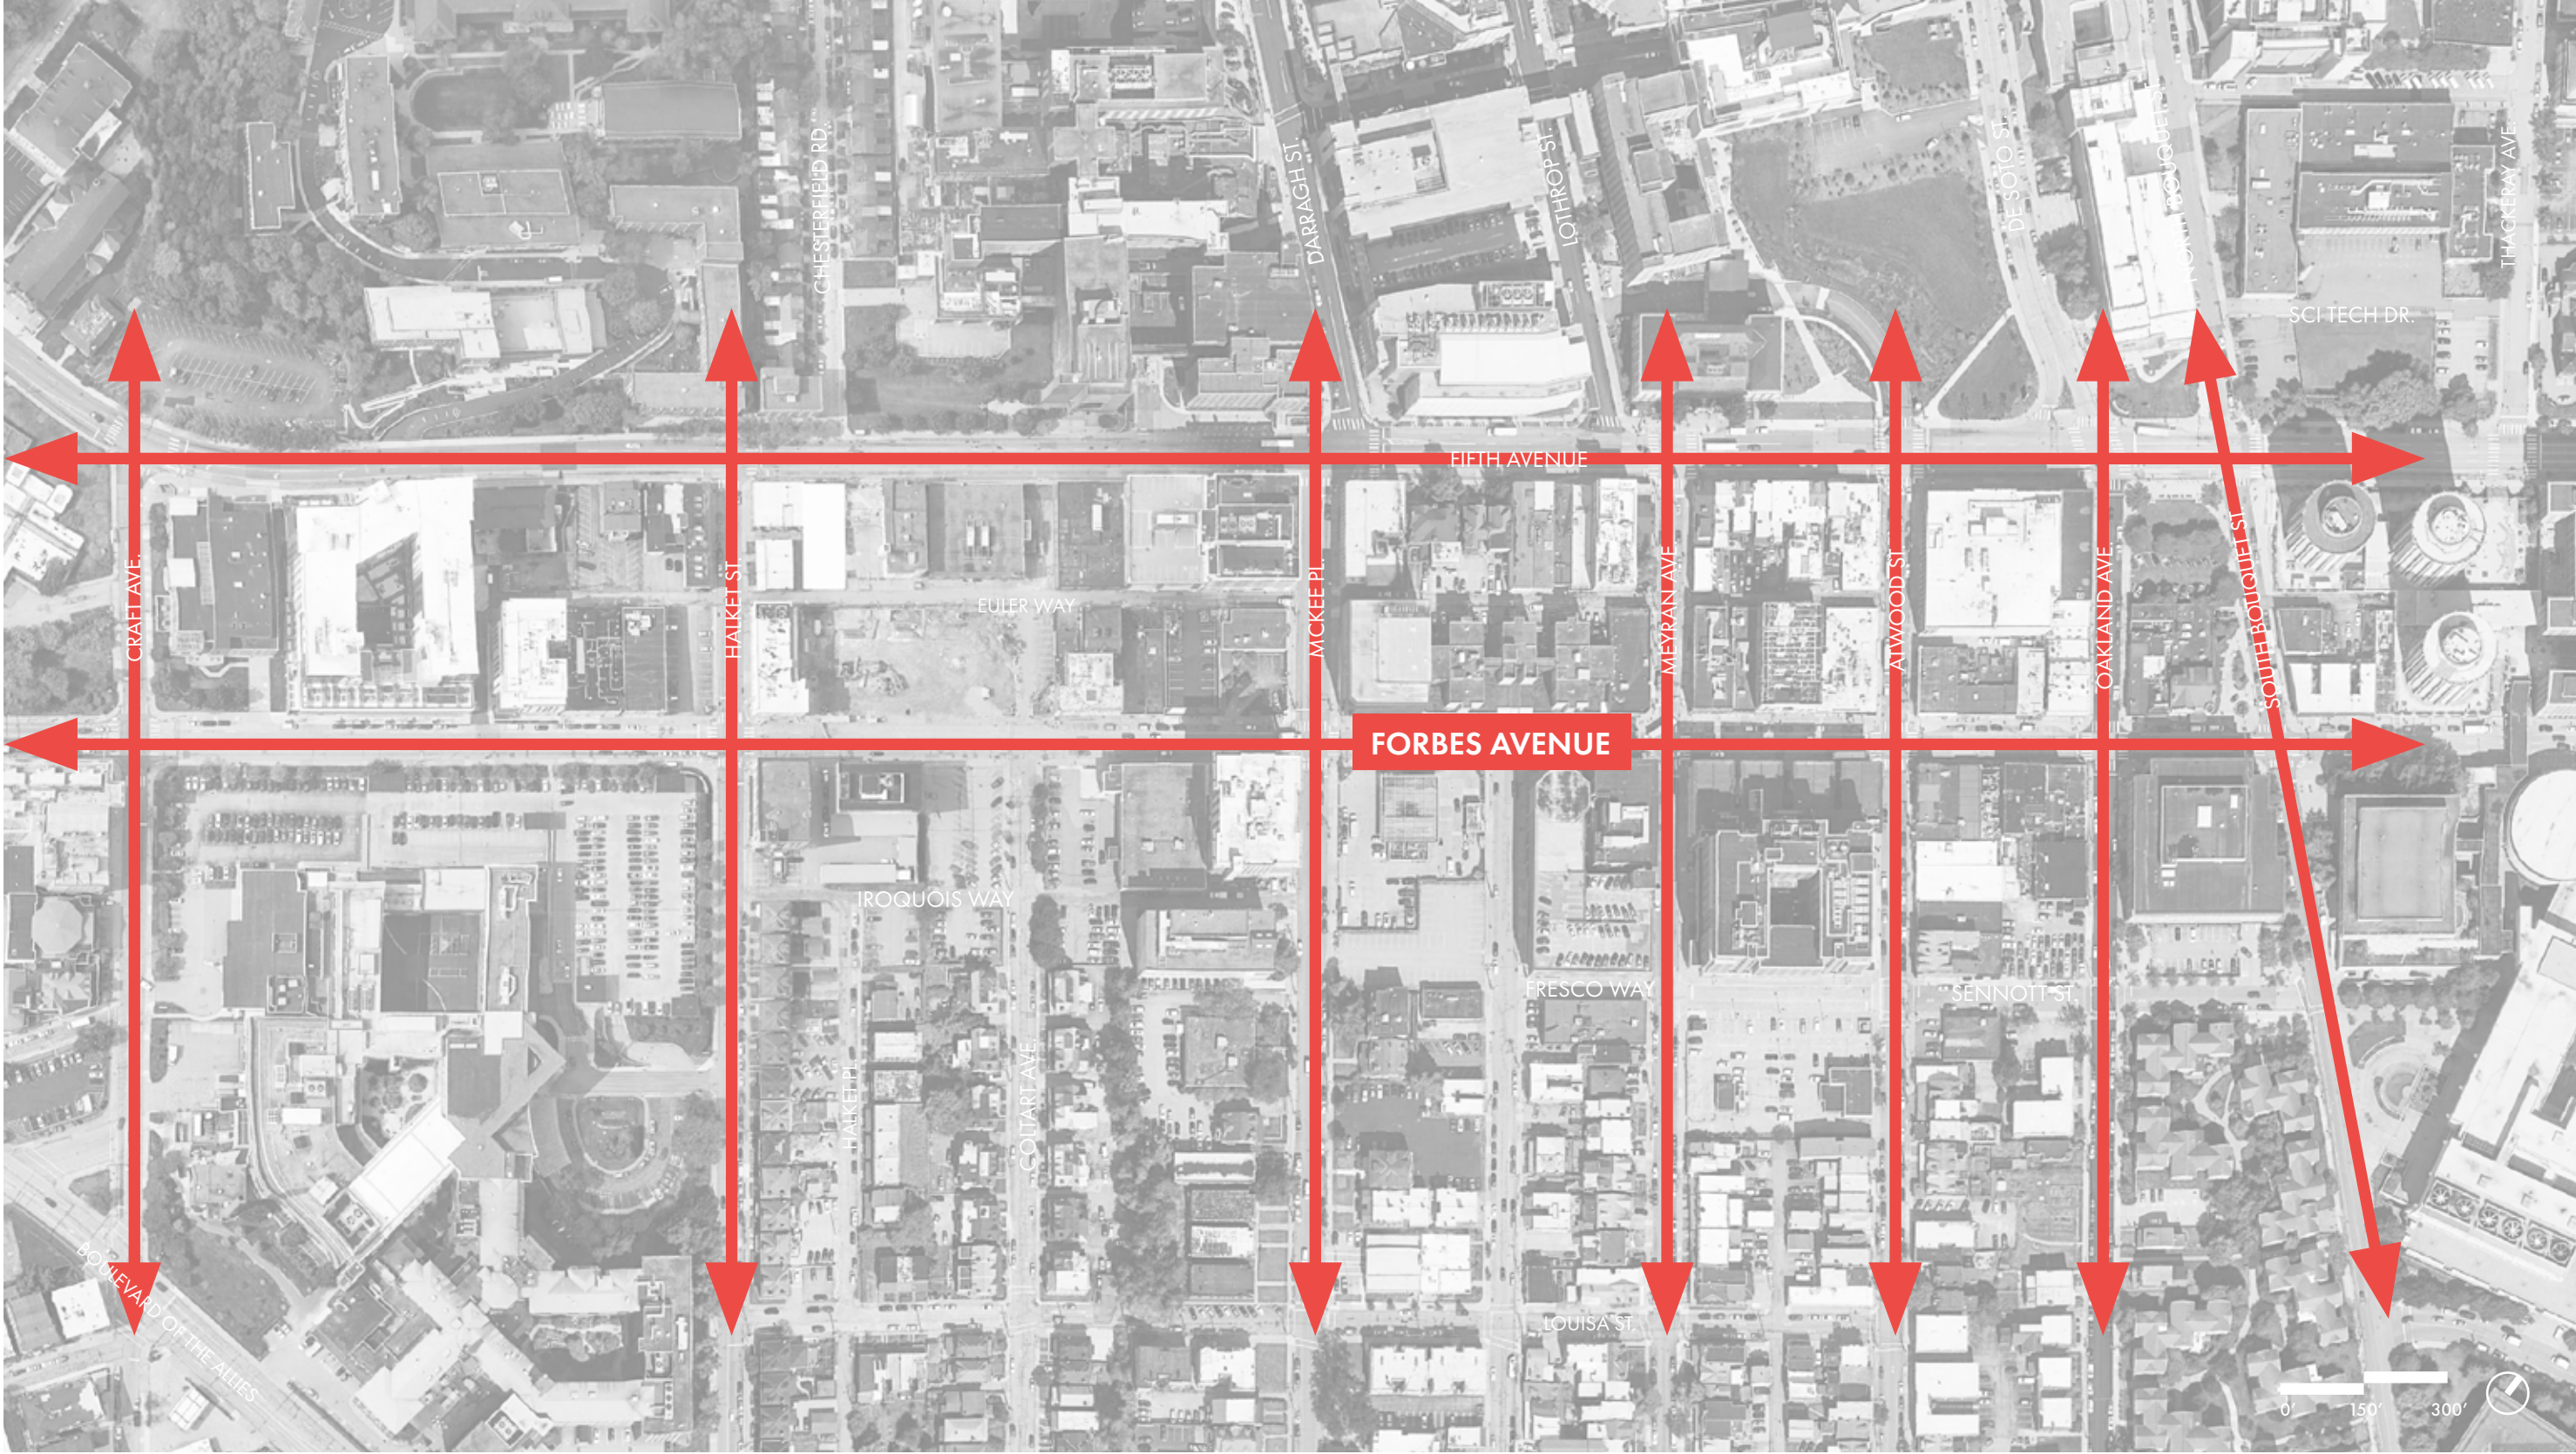

FORBES AVENUE FURNITURE PILOT

31 July 2019
OPDC

OAKLAND
OPEN SPACE PILOTS

CONCEPT DESIGN

OPEN SPACE PILOTS / AREA OF INTEREST / FORBES AVENUE + SIDE STREETS

OPEN SPACE PILOTS / OPPORTUNITIES / FIRST PHASE

OPEN SPACE PILOTS / OPPORTUNITIES / FIRST PHASE

FIRST PHASE / UNIVERSAL COLOR PALETTE

Corten Steel

Yellow Gradient - for pops of color

White/Grey/Black - for institutional use

FIRST PHASE / UNIVERSAL MATERIAL PALETTE

String lights

Reclaimed steel plates

Vestre STOOP seating

FIRST PHASE / OAKLAND AVENUE LIGHTING + PROGRAMMING

February 2019 - Oakland Avenue Lighting

March 2019 - Icy Lights event

FIRST PHASE / FORBES AVENUE

FORBES AVENUE FURNITURE

FIFTH AVENUE

MEYRAN AVE.

ATWOOD ST

OAKLAND AVE.

SOUTH BOUQUET ST.

FORBES AVENUE

EXISTING CONDITIONS / FORBES AVENUE

EXISTING CONDITIONS / FORBES AVENUE

PROPOSED CONDITION / FORBES AVENUE

Dedicated furnishing zone

FIRST PHASE / THE SIDEWALK