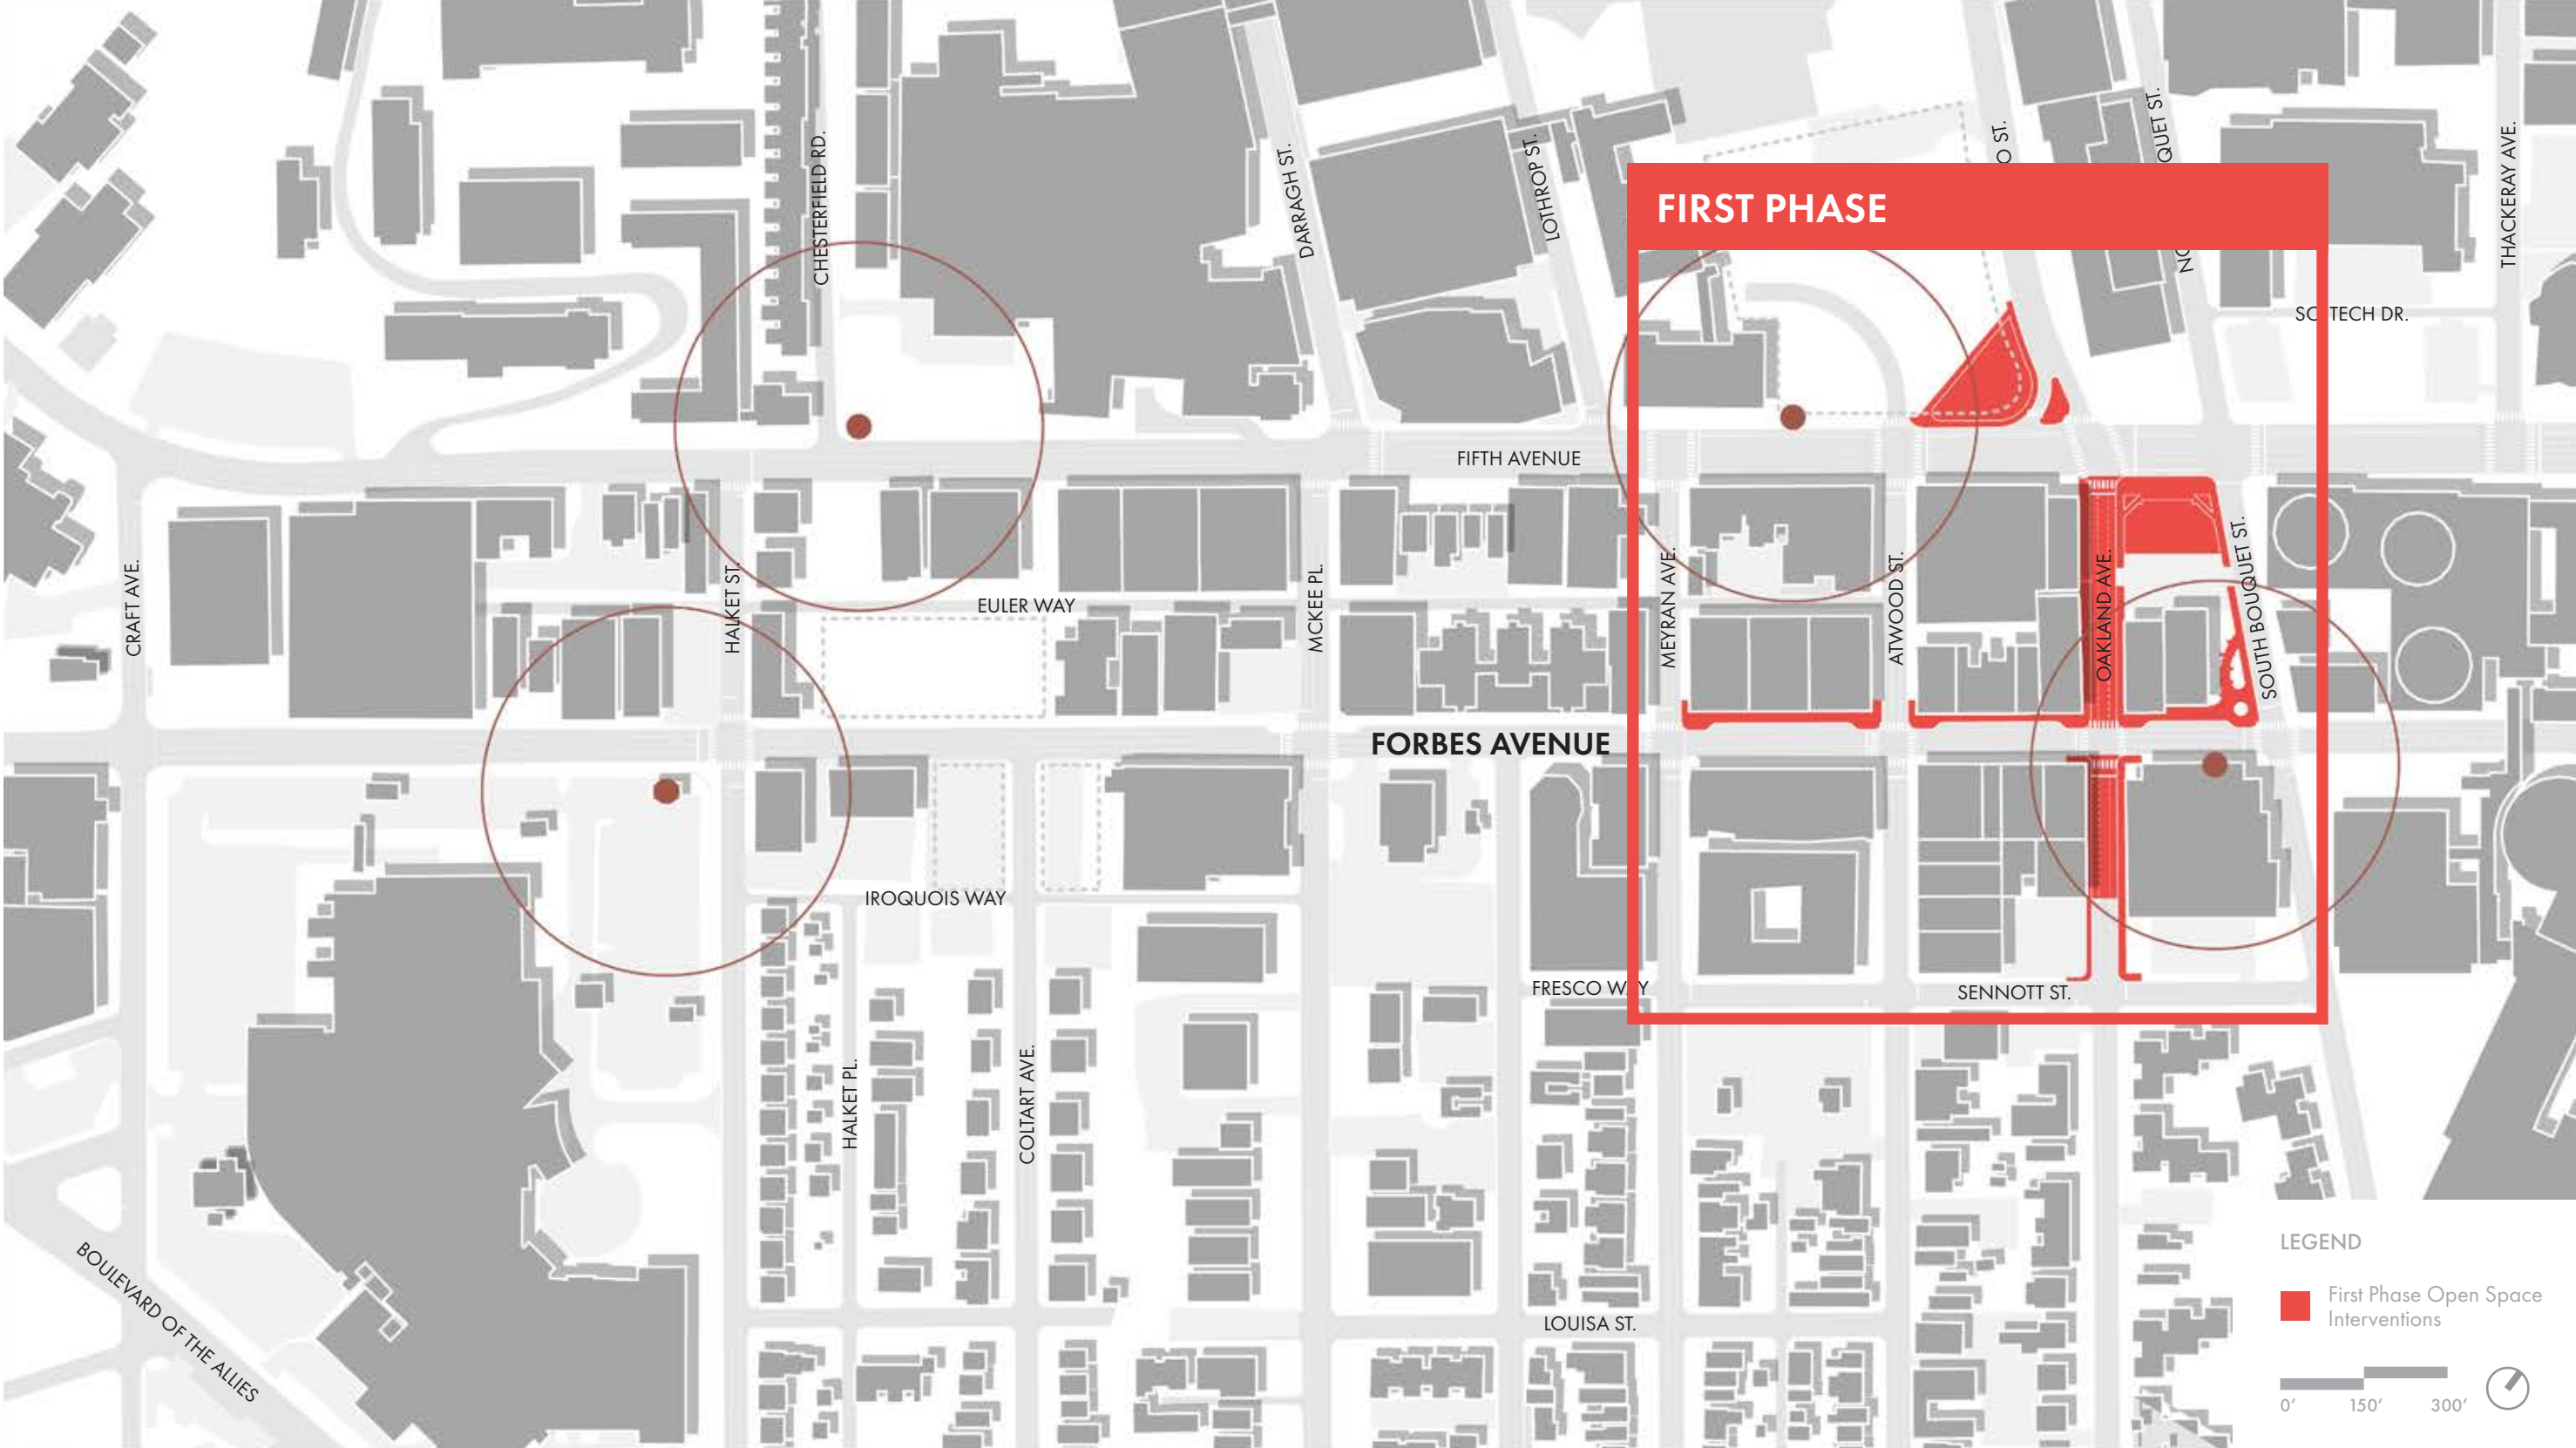

FORBES AVENUE FURNITURE PILOT

31 July 2019
OPDC

OAKLAND
OPEN SPACE PILOTS

CONCEPT DESIGN

OPEN SPACE PILOTS / AREA OF INTEREST / FORBES AVENUE + SIDE STREETS

OPEN SPACE PILOTS / OPPORTUNITIES / FIRST PHASE

OPEN SPACE PILOTS / OPPORTUNITIES / FIRST PHASE

OAKLAND AVE.

SOUTH BOUQUET ST.

FORBES AVENUE

EXISTING CONDITIONS / FORBES AVENUE

EXISTING CONDITIONS / FORBES AVENUE

PROPOSED CONDITION / FORBES AVENUE

Dedicated furnishing zone

FIRST PHASE / THE SIDEWALK