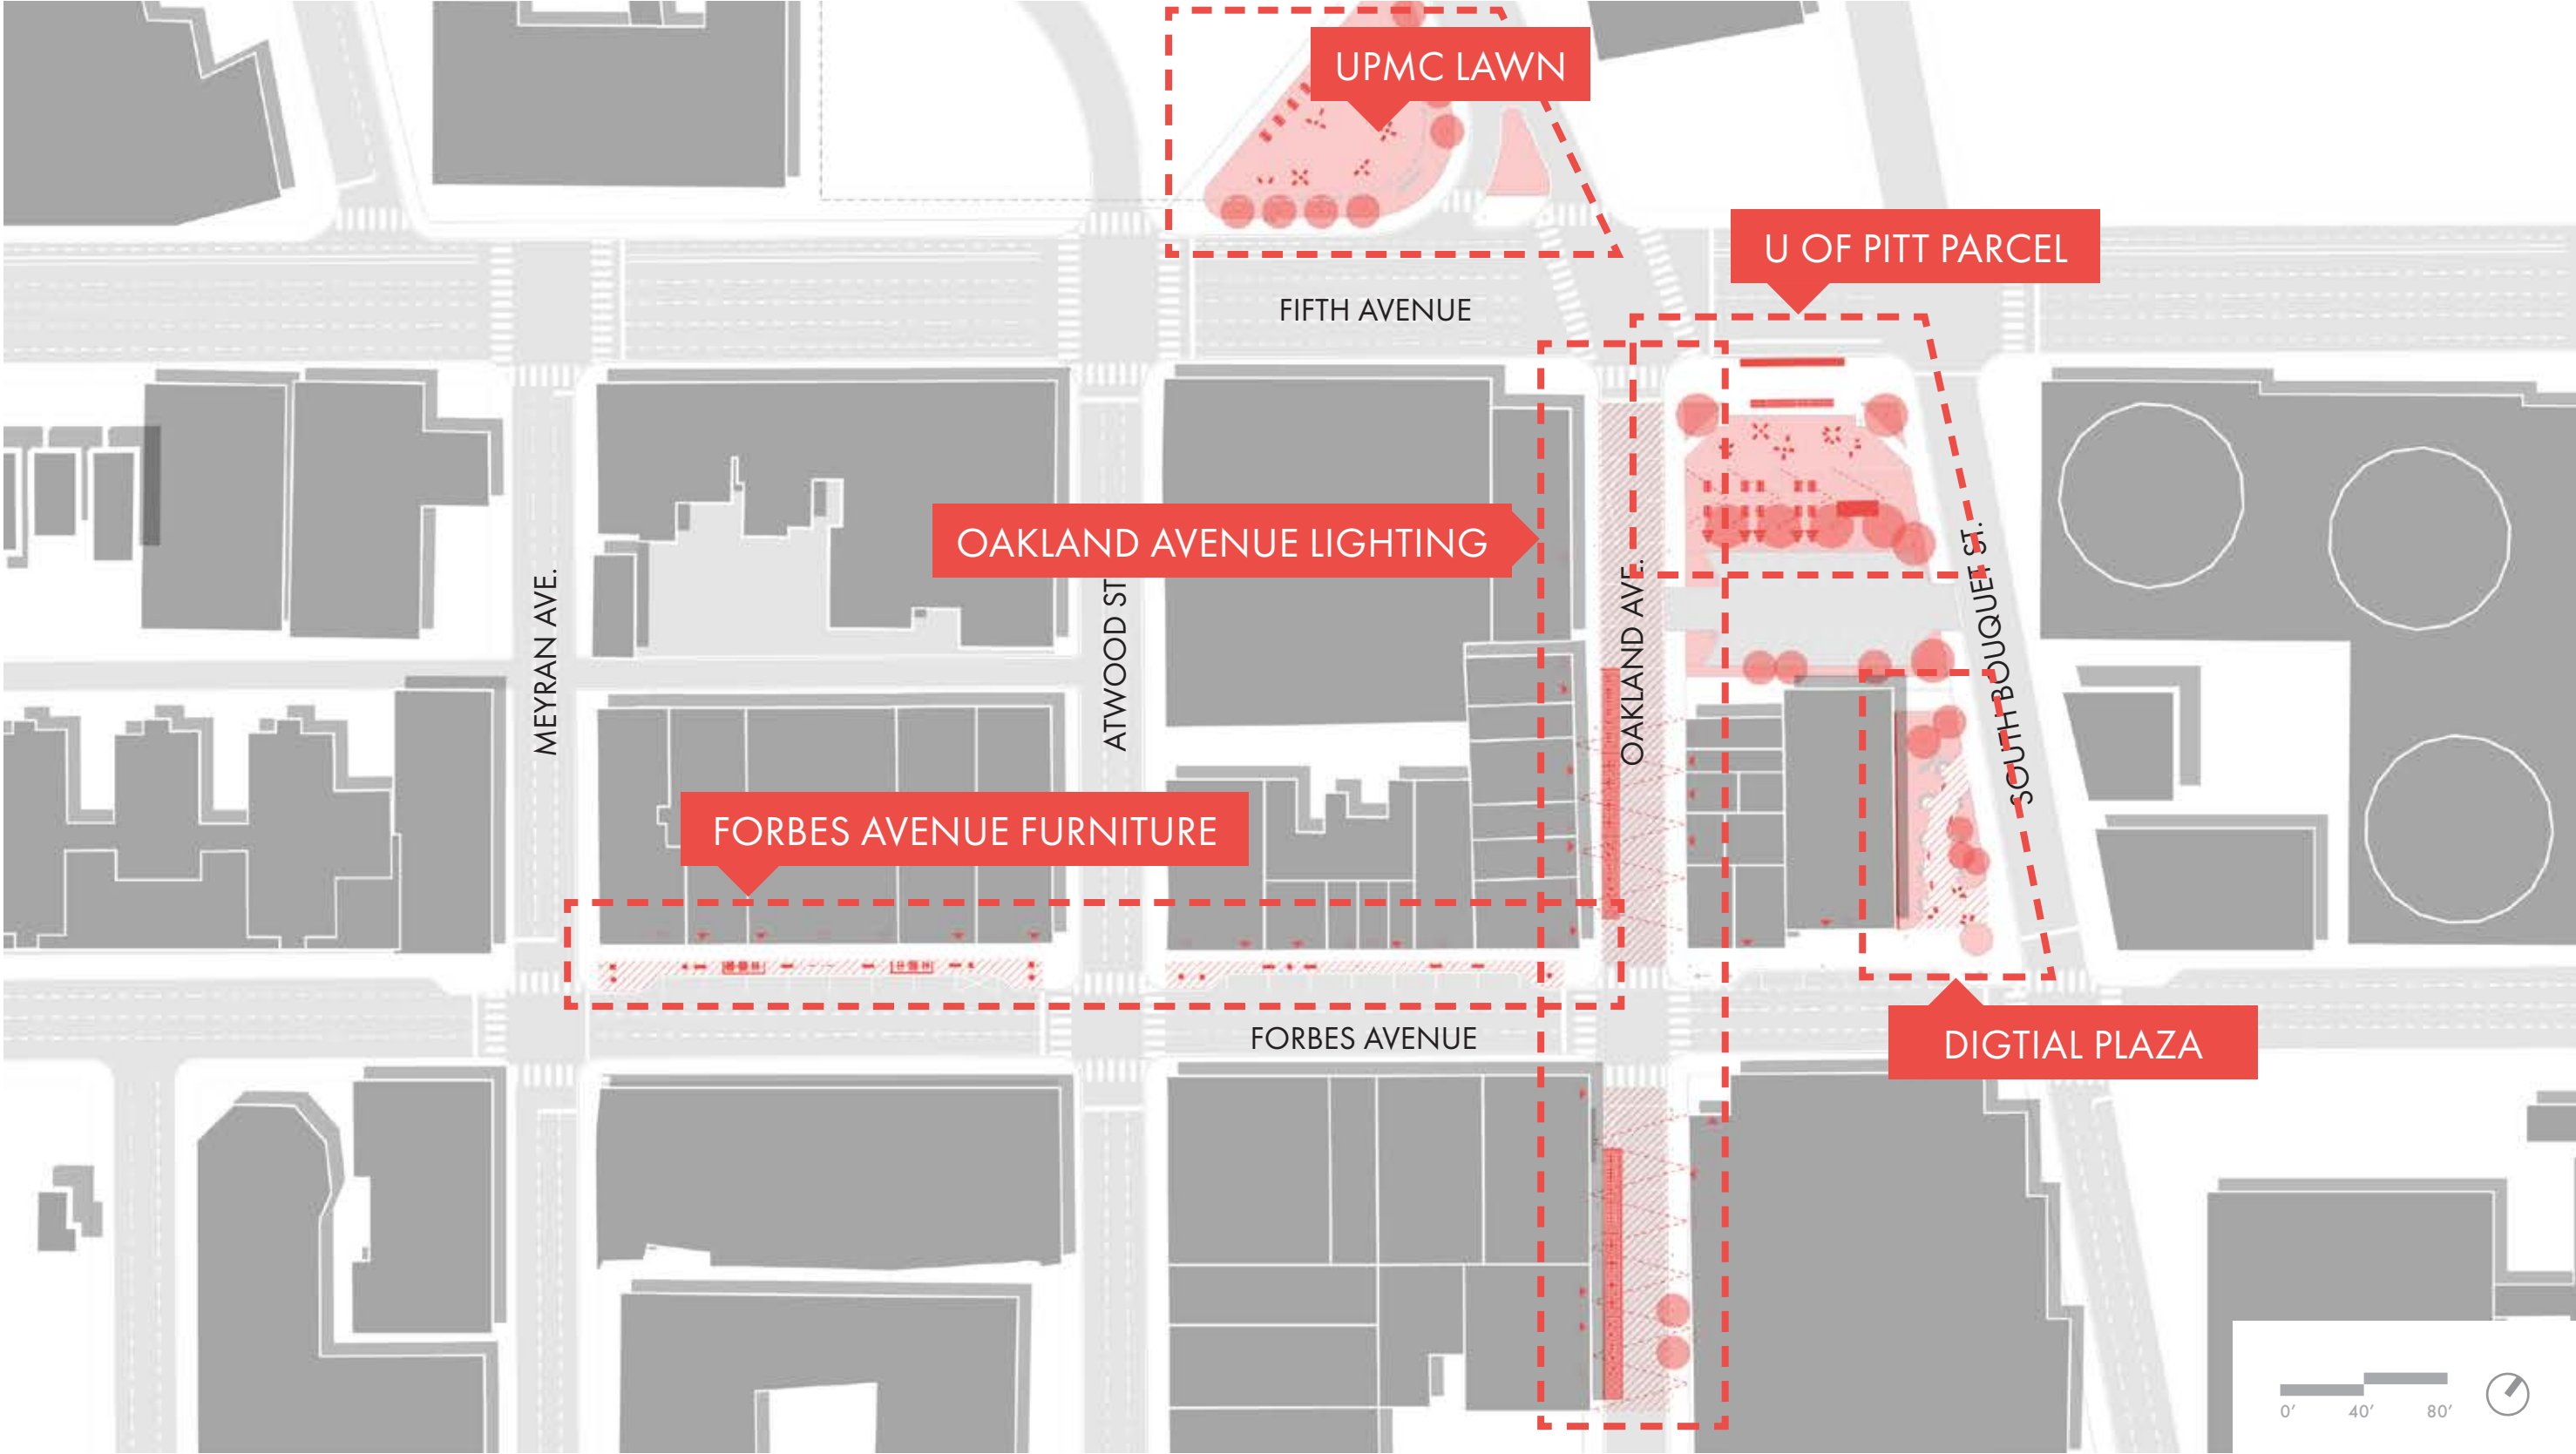

FORBES AVENUE FURNITURE PILOT

31 July 2019
OPDC

OAKLAND
OPEN SPACE PILOTS

CONCEPT DESIGN

OPEN SPACE PILOTS / AREA OF INTEREST / FORBES AVENUE + SIDE STREETS

OPEN SPACE PILOTS / OPPORTUNITIES / FIRST PHASE

OPEN SPACE PILOTS / OPPORTUNITIES / FIRST PHASE

FIRST PHASE / UNIVERSAL COLOR PALETTE

Corten Steel

Yellow Gradient - for pops of color

White/Grey/Black - for institutional use

FIRST PHASE / UNIVERSAL MATERIAL PALETTE

String lights

Reclaimed steel plates

Vestre STOOP seating

OAKLAND AVE.

SOUTH BOUQUET ST.

FORBES AVENUE

EXISTING CONDITIONS / FORBES AVENUE

EXISTING CONDITIONS / FORBES AVENUE

PROPOSED CONDITION / FORBES AVENUE

Dedicated furnishing zone

FIRST PHASE / THE SIDEWALK

Vestre BLOC Bench

Fermob Bistro Table and Chairs

Vinyl light pole wrap

Vestre BLOC Planter

Existing geometric planter

Landscape Forms Central Park Conservancy Litter Receptical