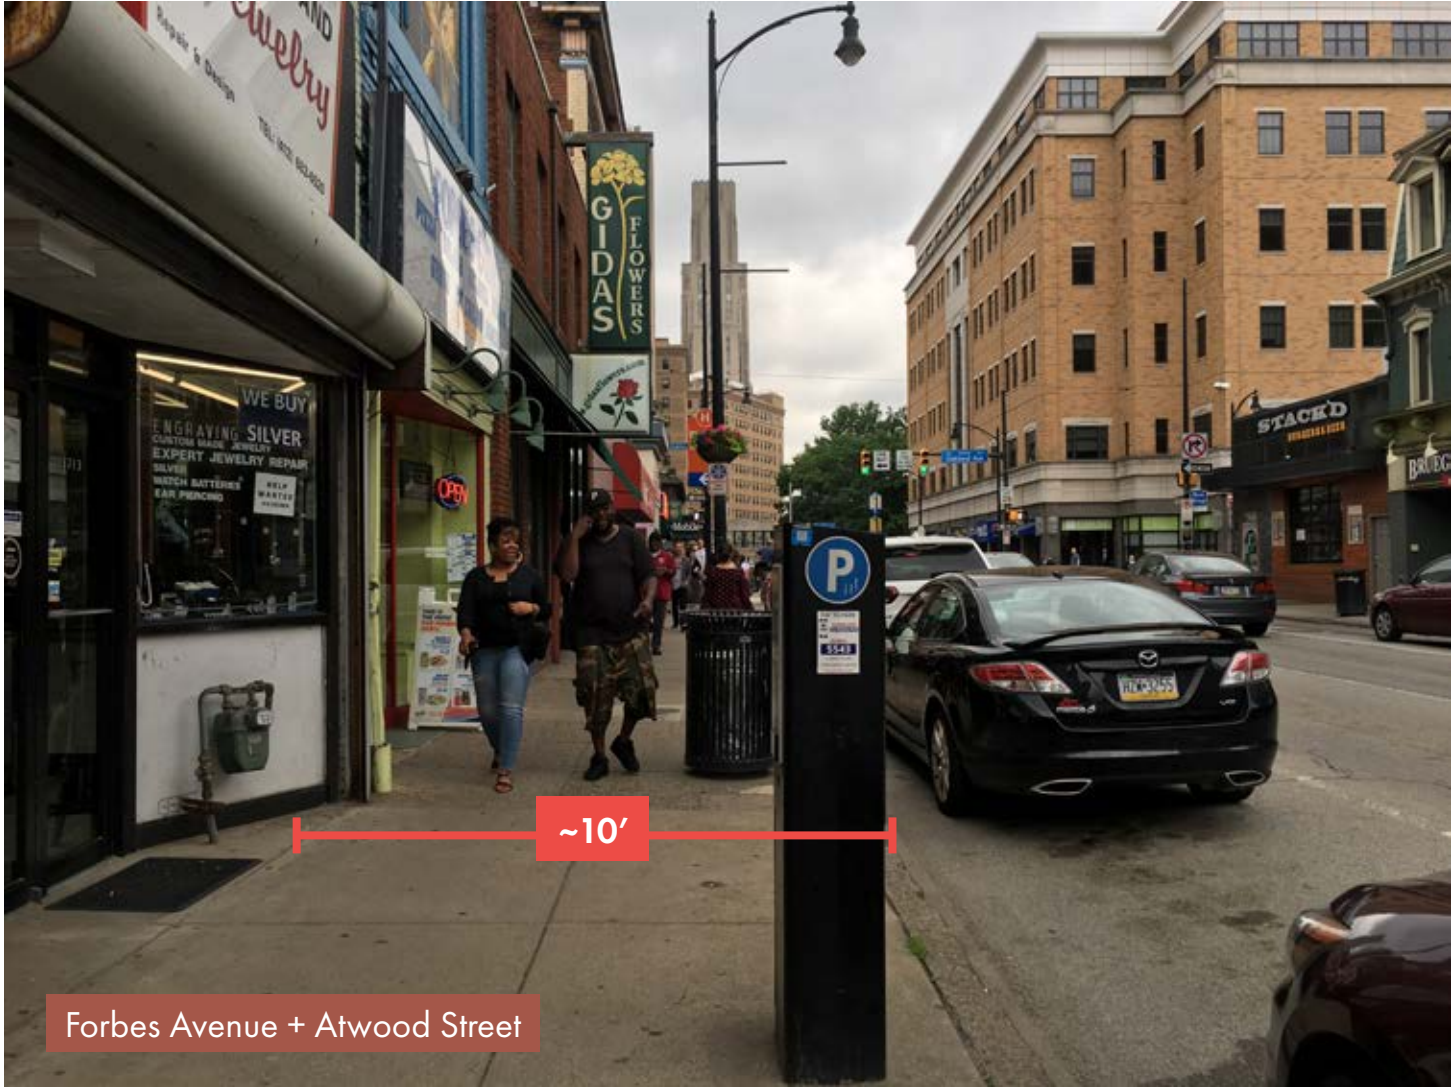

FIRST PHASE / OAKLAND AVENUE LIGHTING + PROGRAMMING

February 2019 - Oakland Avenue Lighting

March 2019 - Icy Lights event

FIRST PHASE / FORBES AVENUE

FORBES AVENUE FURNITURE

FIFTH AVENUE

MEYRAN AVE.

ATWOOD ST

OAKLAND AVE.

SOUTH BOUQUET ST.

FORBES AVENUE

EXISTING CONDITIONS / FORBES AVENUE

EXISTING CONDITIONS / FORBES AVENUE

PROPOSED CONDITION / FORBES AVENUE

Dedicated furnishing zone

FIRST PHASE / THE SIDEWALK