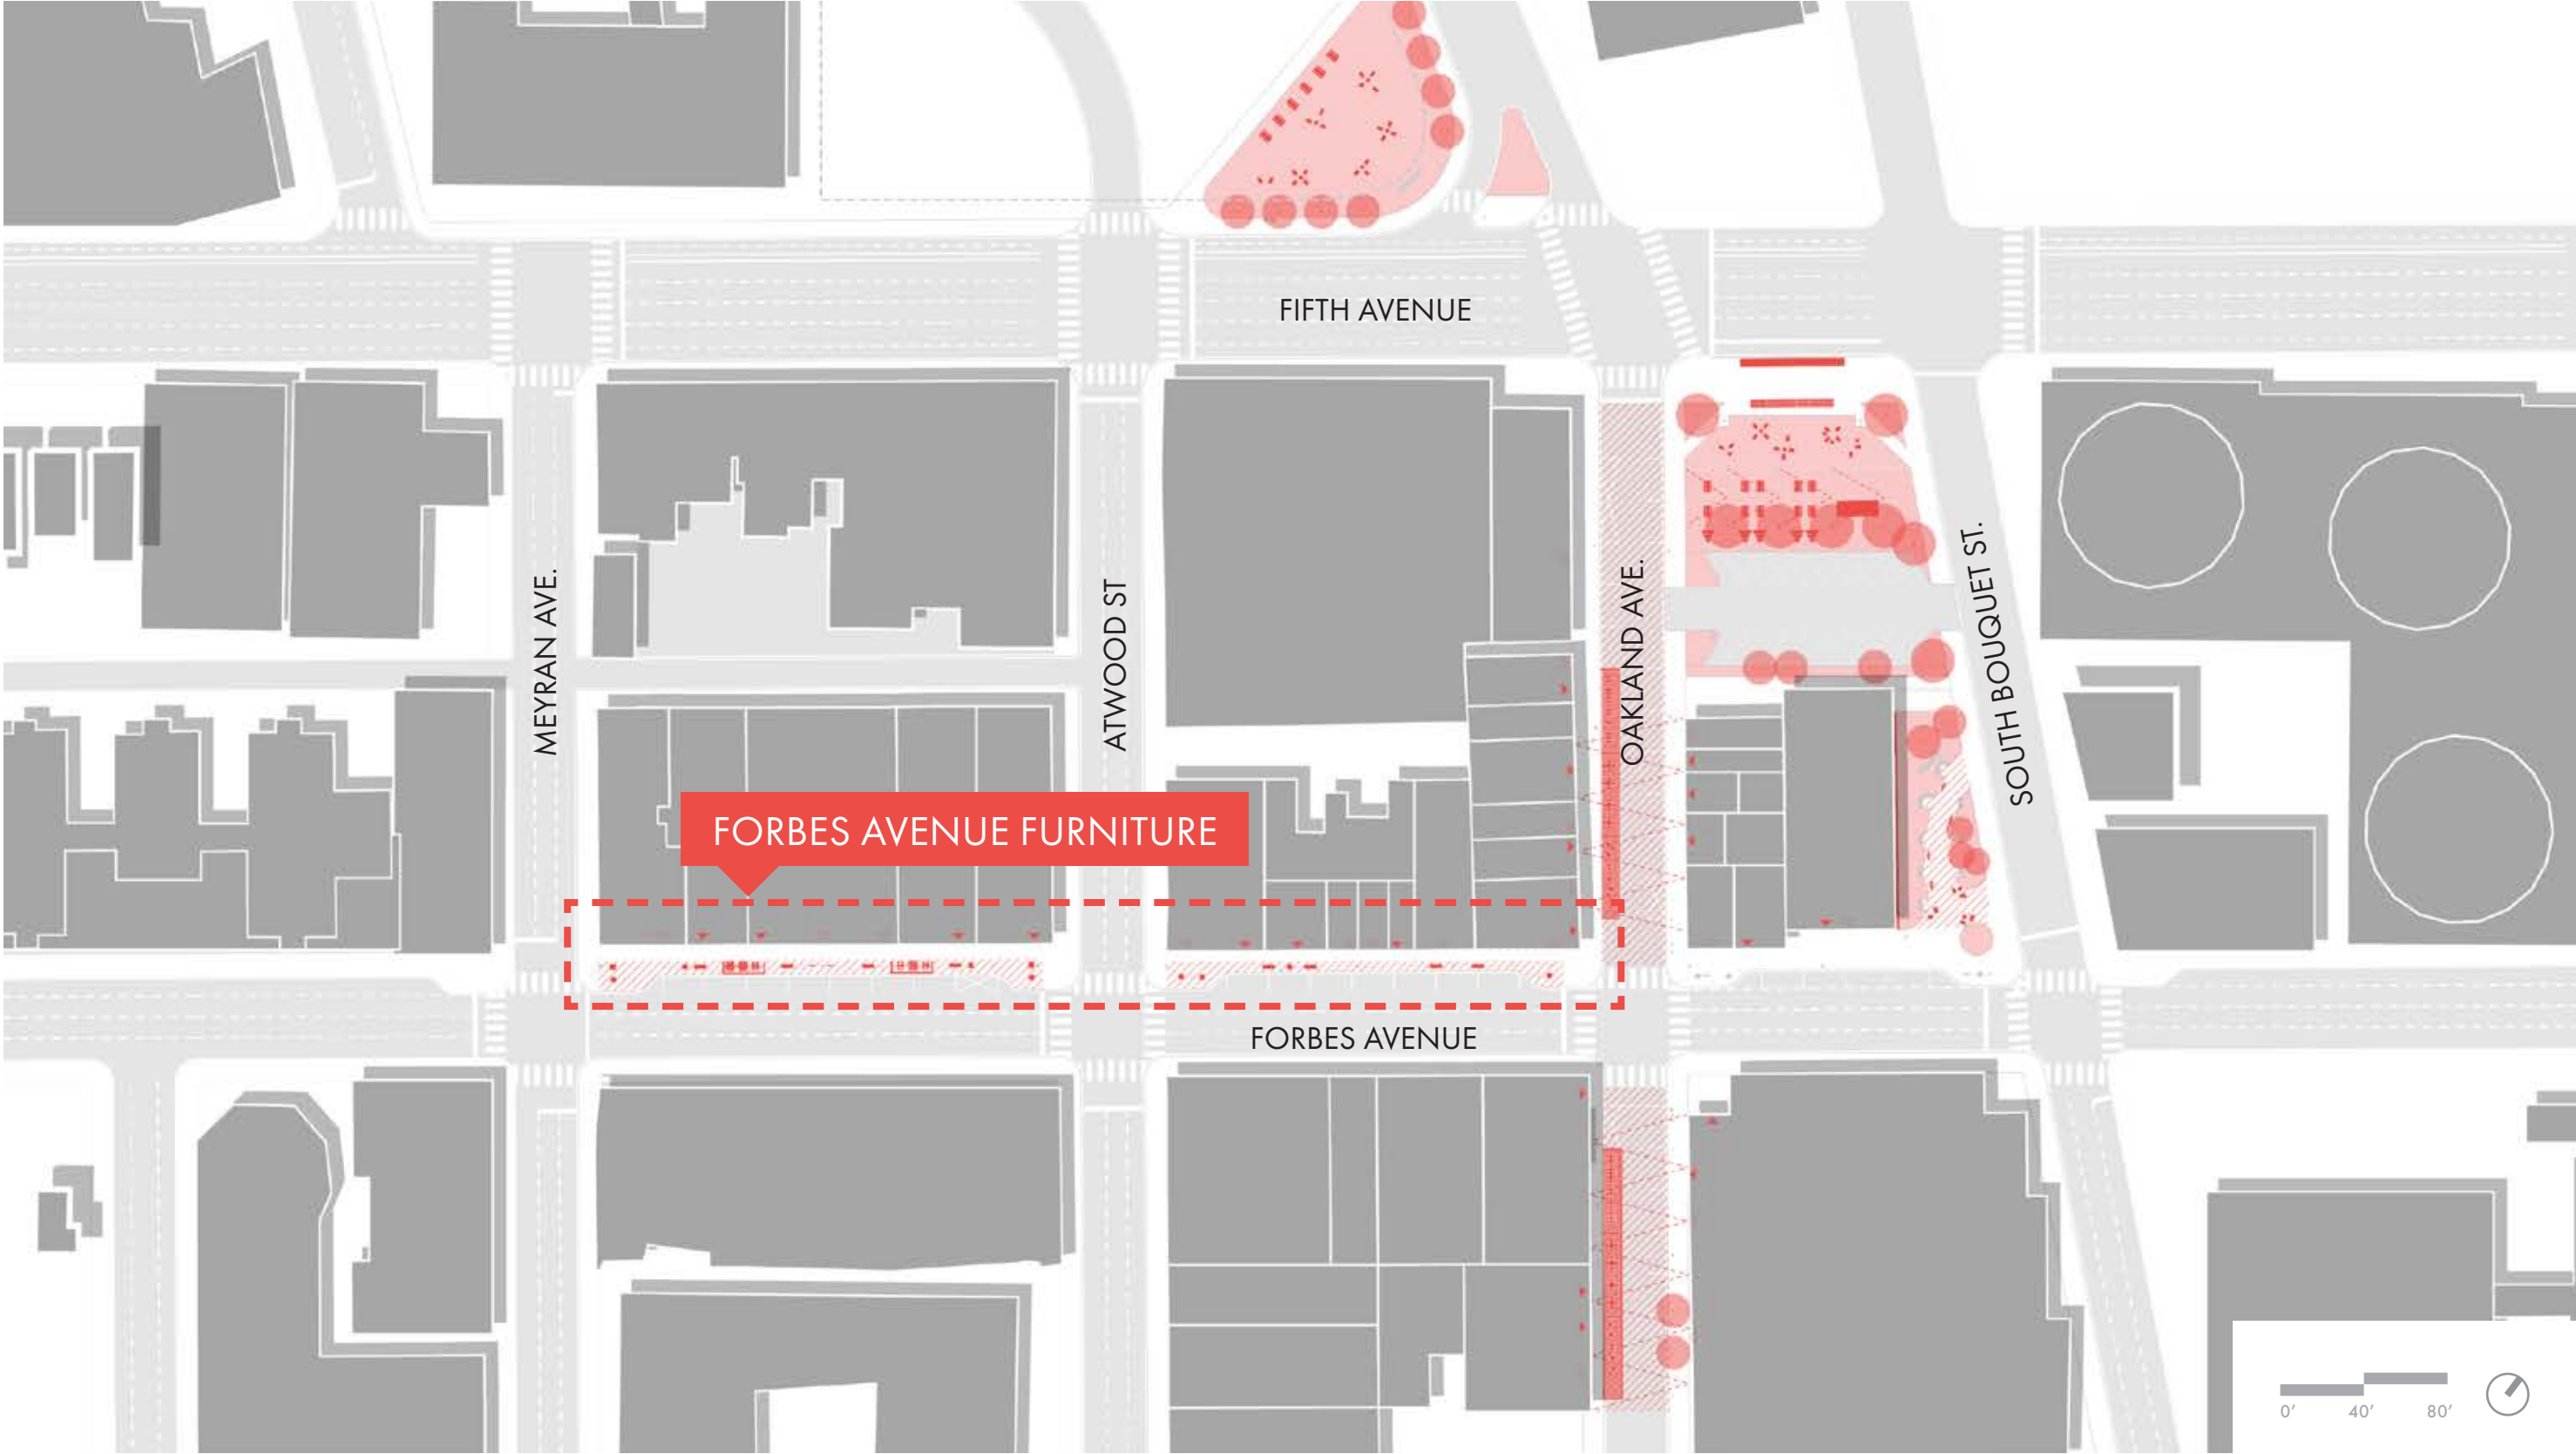

FIRST PHASE / OAKLAND AVENUE LIGHTING + PROGRAMMING

February 2019 - Oakland Avenue Lighting

March 2019 - Icy Lights event

FIRST PHASE / FORBES AVENUE

FORBES AVENUE FURNITURE

FIFTH AVENUE

MEYRAN AVE.

ATWOOD ST

OAKLAND AVE.

SOUTH BOUQUET ST.

FORBES AVENUE

EXISTING CONDITIONS / FORBES AVENUE

EXISTING CONDITIONS / FORBES AVENUE

PROPOSED CONDITION / FORBES AVENUE

Dedicated furnishing zone

FIRST PHASE / THE SIDEWALK